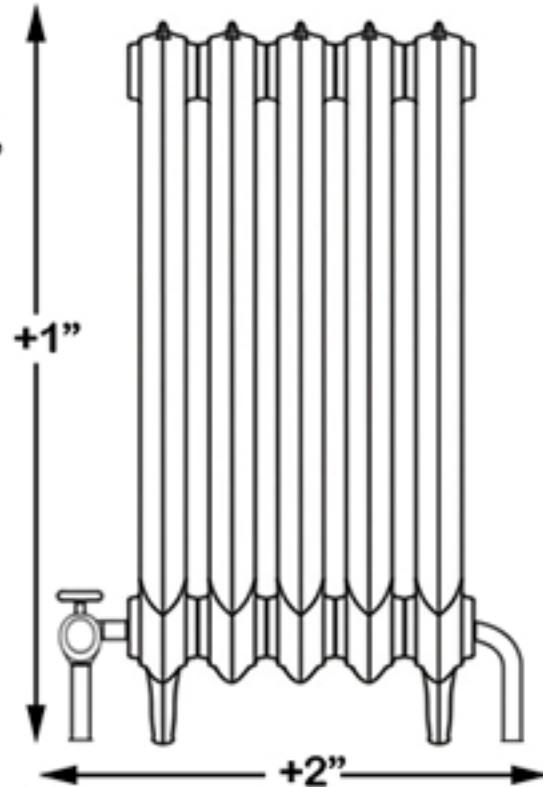

Main Line Radiator Covers

Self-Measuring Guide

Length

Measure full length of radiator, and include any valving or pipes at either ends to be covered. **ADD 2"** to the final measurement.

Depth & Height

Measure full depth of radiator from the wall, include any trim or baseboard (if present), and **ADD 1"** to final measurement. Measure **BOTH** sides and only provide **LARGER** dimension.

Measure floor to top of radiator, and **ADD 1"** to final height.