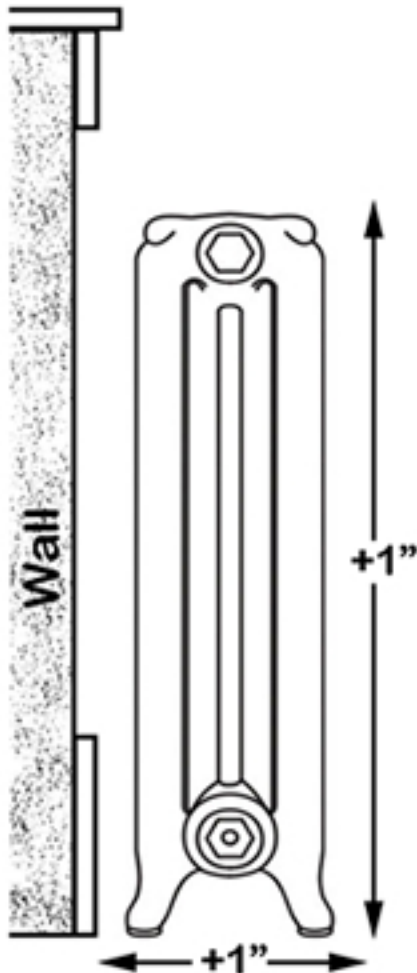

Main Line Radiator Covers

Self-Measuring Guide

Length

Measure full length of radiator, and include any valving or pipes at either ends to be covered. **ADD 2"** to the final measurement.

Depth & Height

Measure full depth of radiator from the wall, include any trim or baseboard (if present), and **ADD 1"** to final measurement. Measure **BOTH** sides and only provide **LARGER** dimension.

Measure floor to top of radiator, and **ADD 1"** to final height.